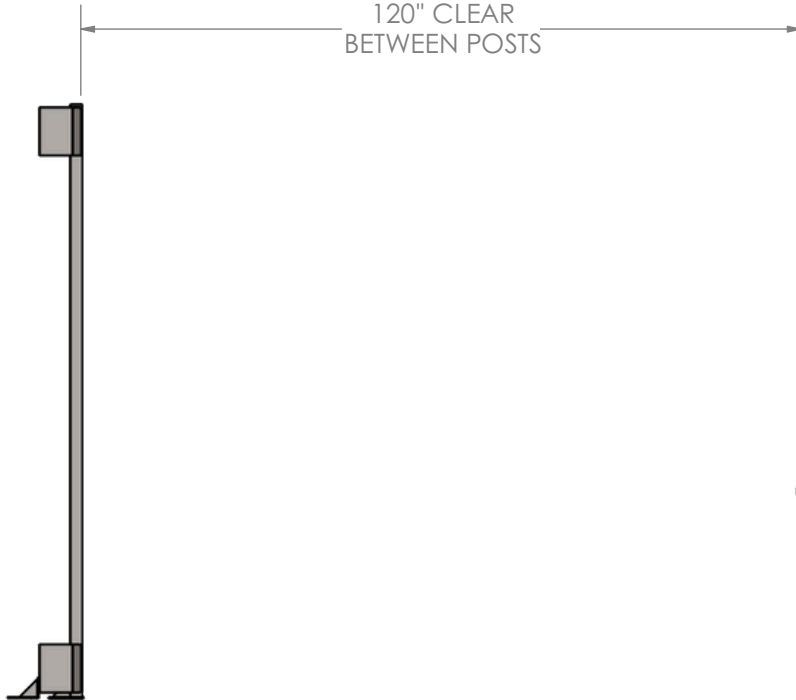

120" CLEAR
BETWEEN POSTS

SOUTH
END

7 1/4" ±

NORTH
END

4 5/8" ±