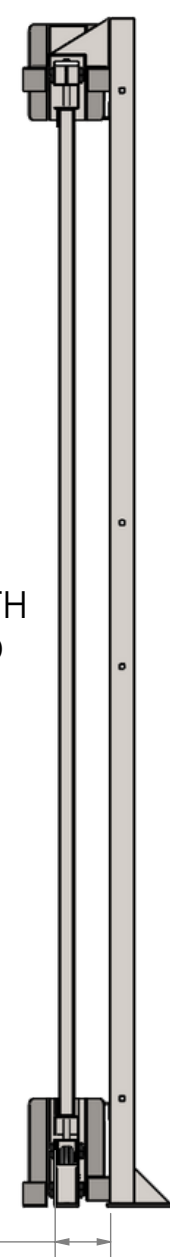

120" CLEAR
BETWEEN POSTS

SOUTH
END

7 1/4" ±

NORTH
END

4 5/8" ±