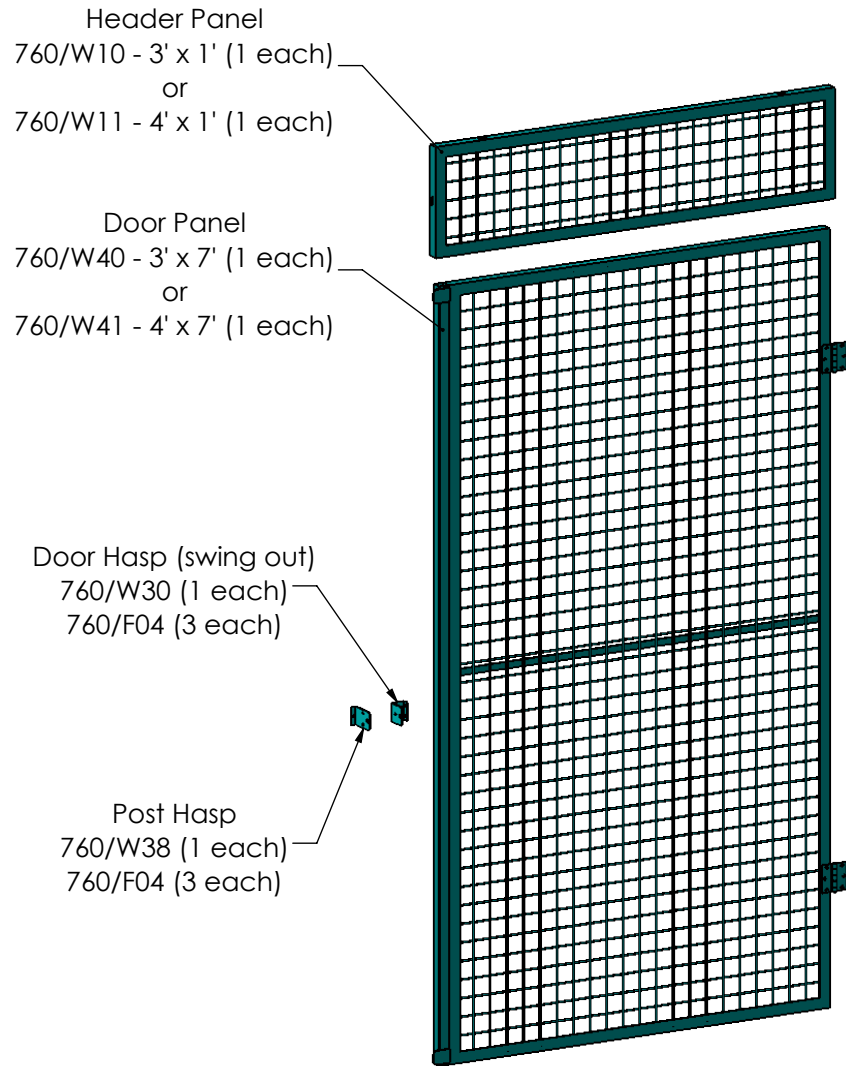

# TYP. Swing Out Door Assembly - Security Enclosure

NOTE:  
Door panel can be mounted  
to swing left or right  
by rotating door 180°