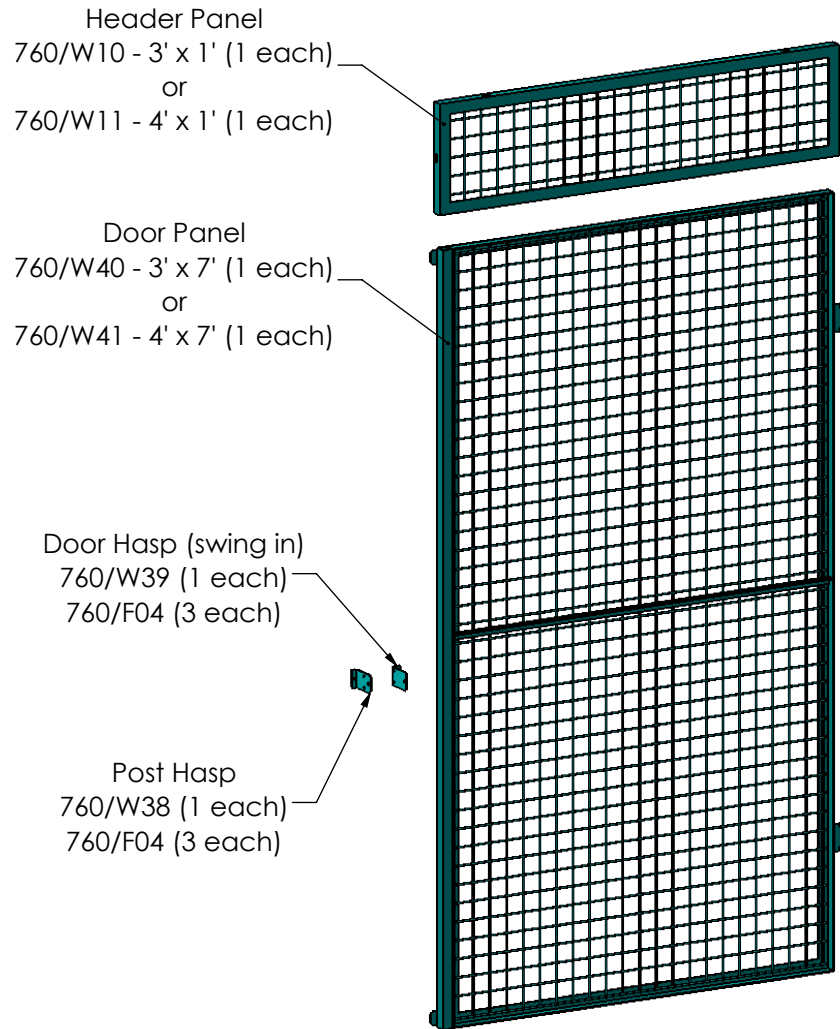

TYP. Swing In Door Assembly - Security Enclosure

NOTE:
Door panel can be mounted
to swing left or right
by rotating door 180°