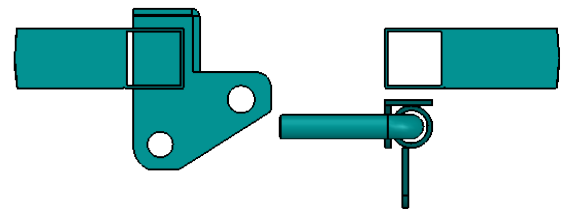

TYP. Sliding Door Cane Bolt Assembly - Security Enclosure

Fasteners for Cane Bolt
760/F04 (x7)