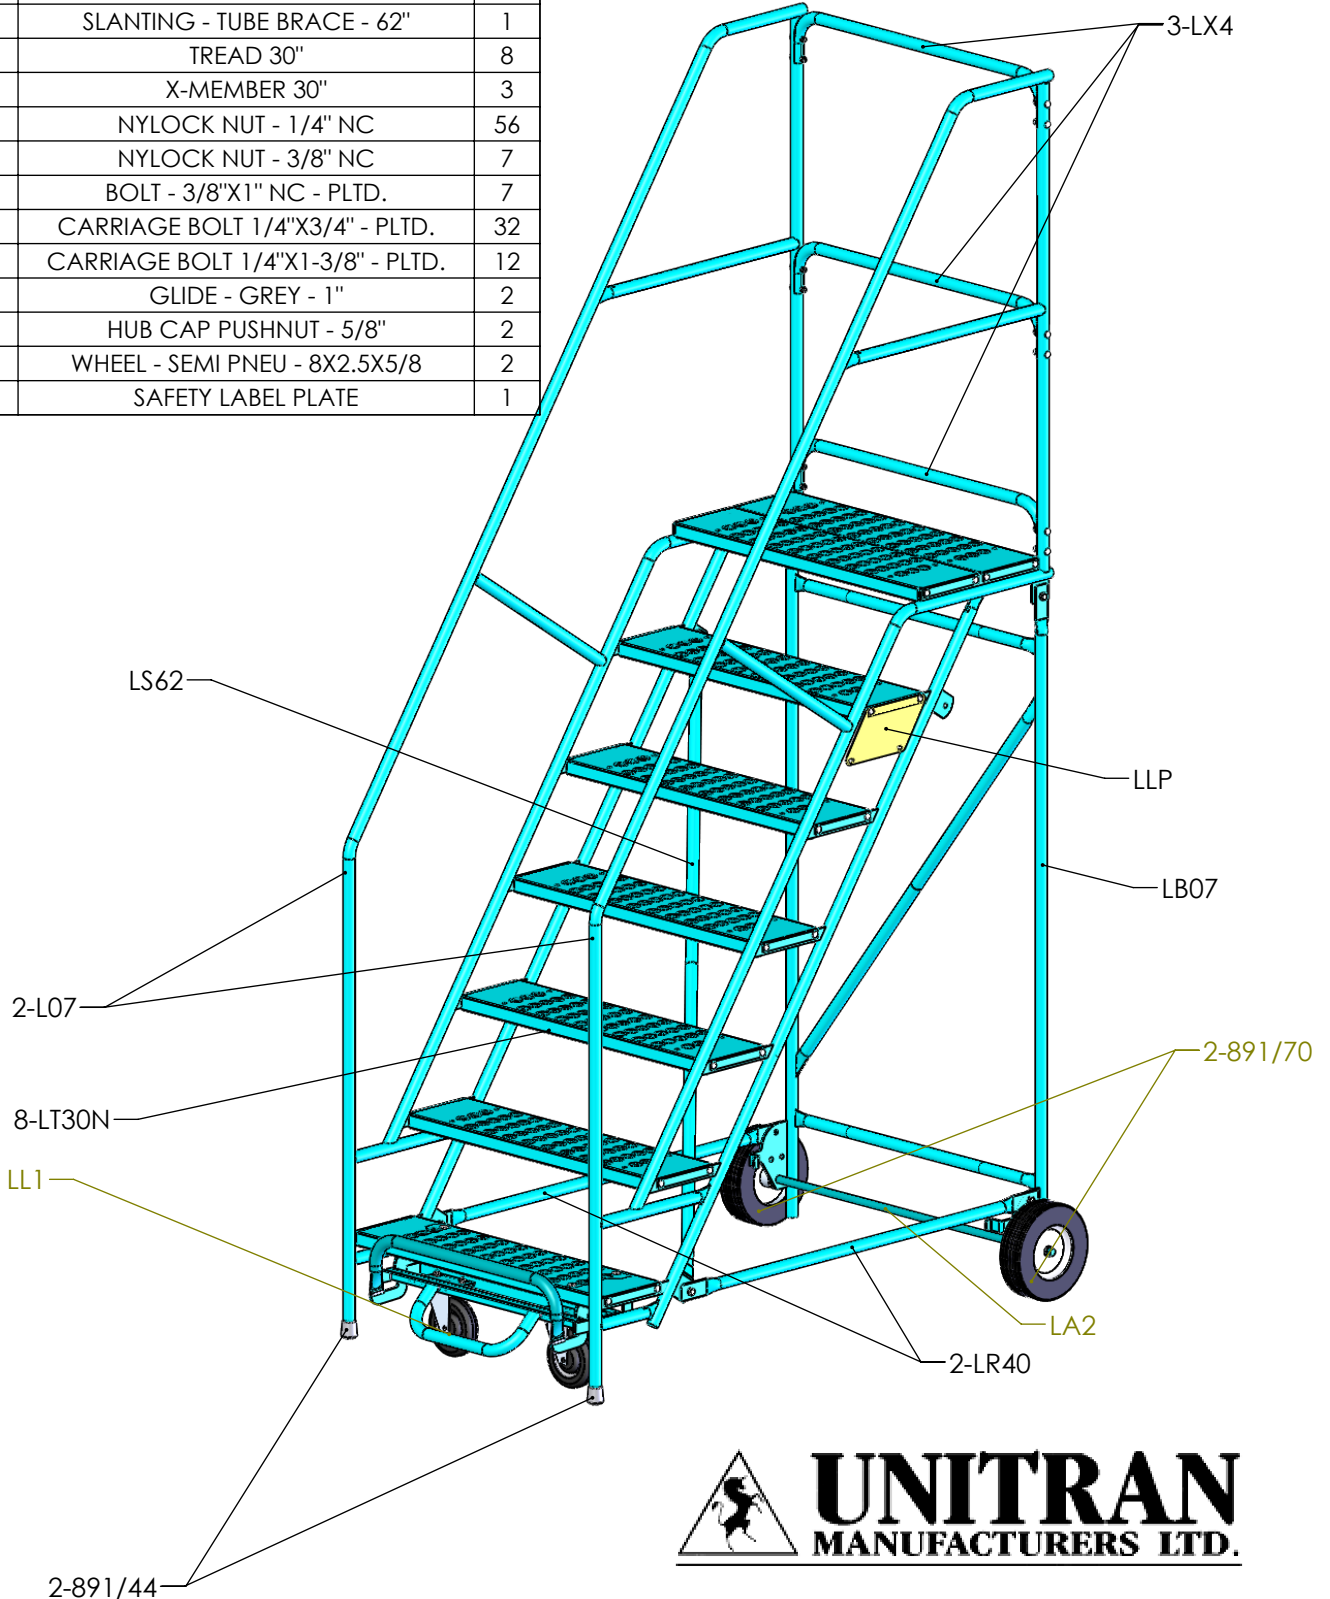

L07HRL PARTS LIST

SKT. CODE	DESCRIPTION	QTY.
891/L07	LADDER SIDE - 7 STEP C/W HANDRAIL	2
891/LA2	AXLE - 5/8" X 35"	1
891/LB07	BACK FRAME 7 STEP - 30" X 60"	1
891/LC1	CAPACITY STICKER - 300#	1
891/LC07HRL	IDENTITY STICKER	1
891/LL1	TREAD LOCK	1
891/LR40	REINFORCING - TUBE BRACE - 40"	2
891/LS62	SLANTING - TUBE BRACE - 62"	1
891/LT30N	TREAD 30"	8
891/LX4	X-MEMBER 30"	3
760/030	NYLOCK NUT - 1/4" NC	56
760/032	NYLOCK NUT - 3/8" NC	7
760/121	BOLT - 3/8"X1" NC - PLTD.	7
760/148	CARRIAGE BOLT 1/4"X3/4" - PLTD.	32
760/149	CARRIAGE BOLT 1/4"X1-3/8" - PLTD.	12
891/44	GLIDE - GREY - 1"	2
891/59	HUB CAP PUSHNUT - 5/8"	2
891/70	WHEEL - SEMI PNEU - 8X2.5X5/8	2
891/LLP	SAFETY LABEL PLATE	1